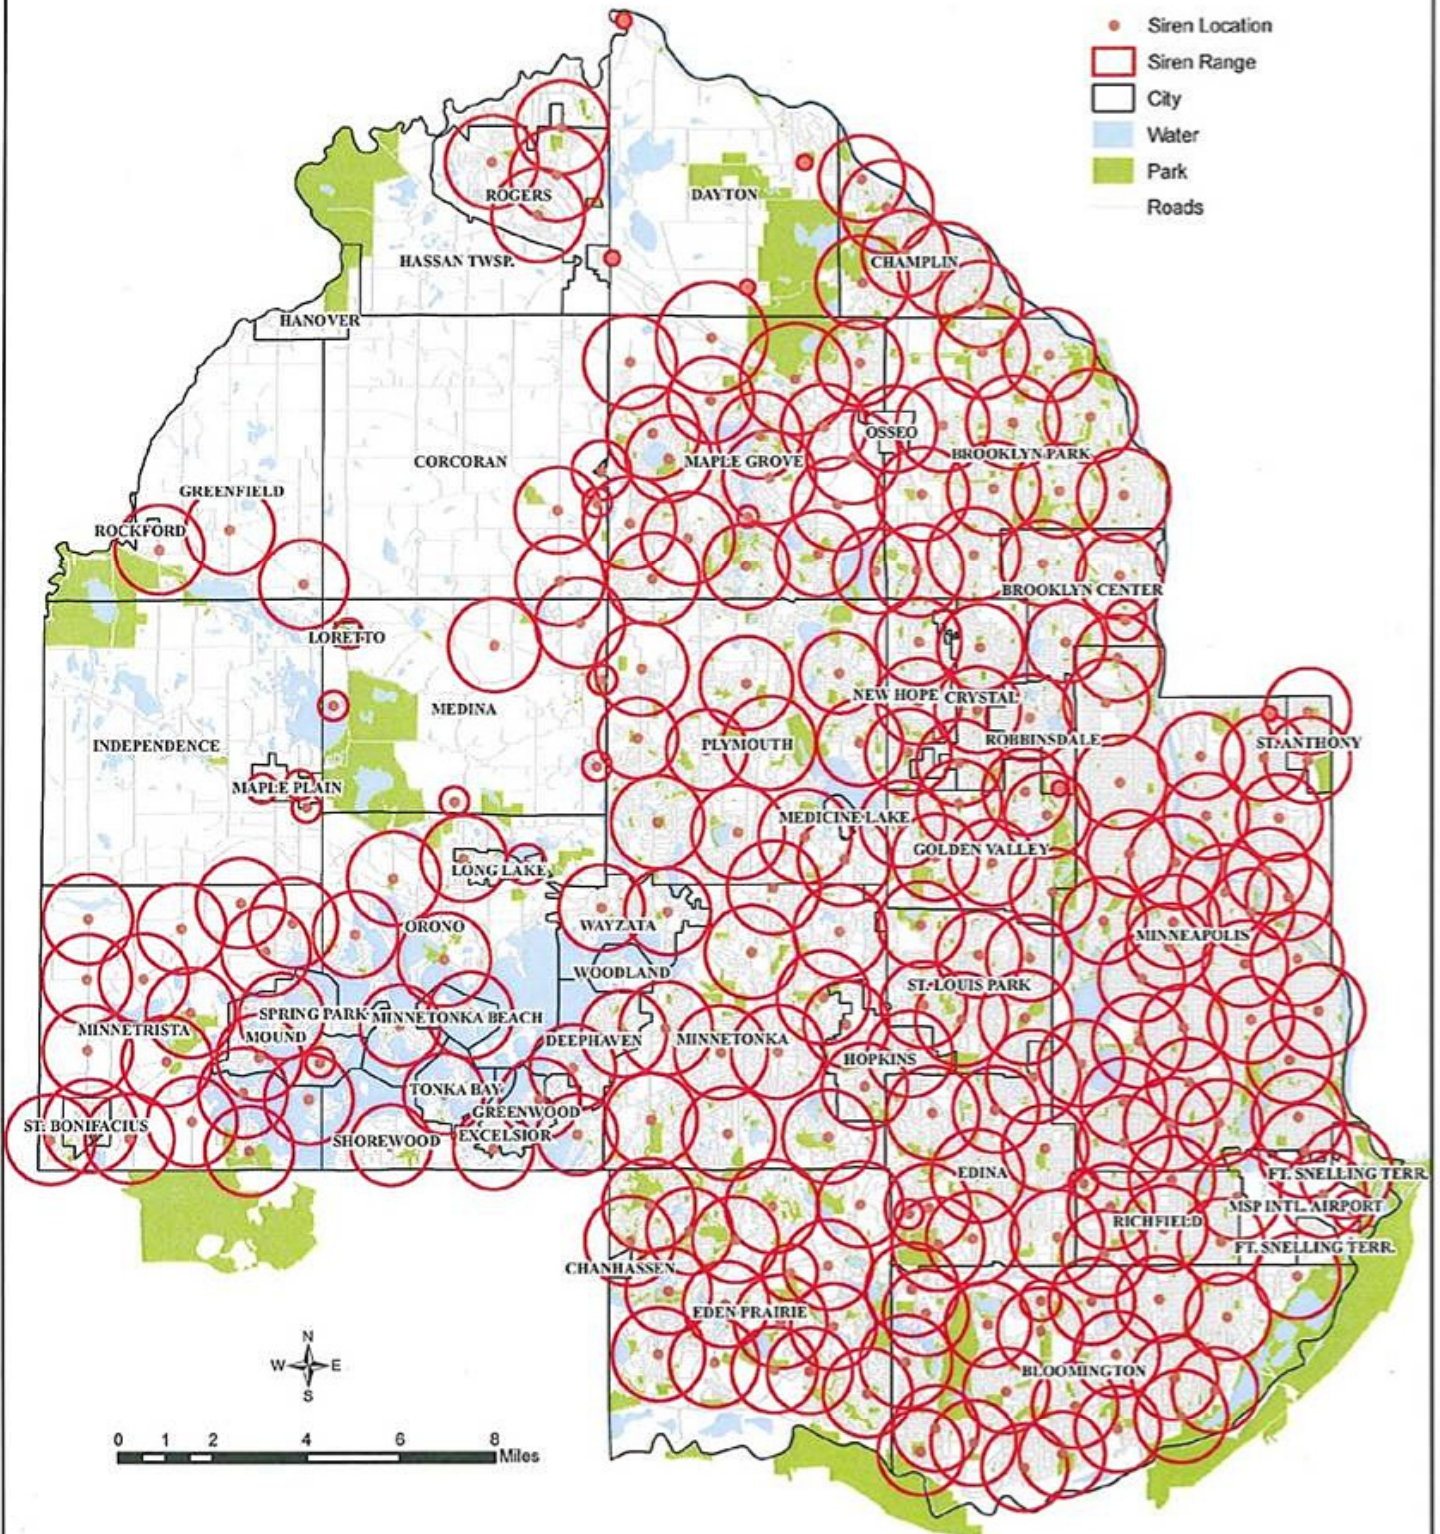

Emergency Siren Location And Coverage Hennepin County 2011

This map has been create for general reference purposes only and is not considered a legally recorded map or document. Hennepin County makes no warranty, representation, or guarantee as to the content, accuracy, timelines, or completeness of any o f the information provided herein.

May 2011

Source: Hennepin County Emergency Preparedness
 Produced by: Hennepin County Taxpayer Services GIS Division
 GIS\Projects\Emergency Preparedness\Emergency Sirens\Med\Siren Coverage County.mxd